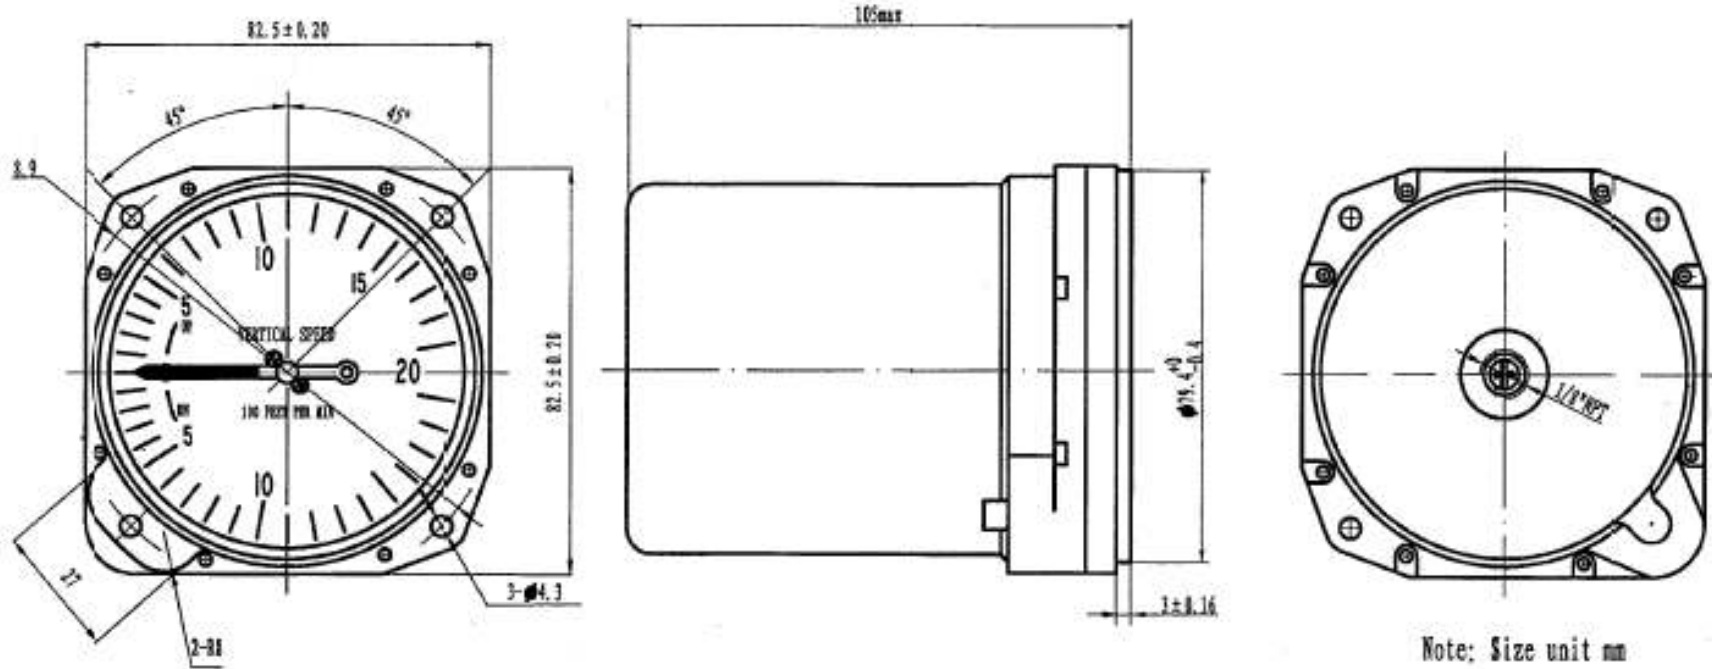

# Falcongauge

VSI2FM-3 3 1/8" type Vertical Speed Indicator 0-2000 ft.

- VSI2FM-3
- VSI3FM-3
- VSI10MES-3